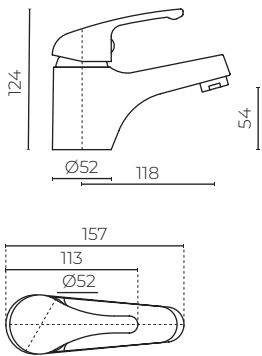

CLASSIC
Basin Mixer
LEVBSNAPCP

CONSTRUCTION: Solid DR Brass
PRESSURE: All pressure
SUITABLE FOR ALL PRESURE: Yes
WORKING PRESSURE (KPA): 35-1000
RECOMMENDED WORKING PRESSURE (KPA): 500
HEIGHT (MM): 124
WIDTH (MM): 157
WATER CONSUMPTION (L/MIN): 4.23
WELS RATING: 6 star rated
WATER CONSUMPTION - LOW PRESSURE (L/MIN): 6.5
WELS RATING - LOW PRESSURE : 4 star rated
WARRANTY: 10 years on body, 5 years on cartridge

FEATURES

- Functional design
- Ceramic cartridge technology
- Supplied with non-return & isolation valve

SPARE PARTS

- LEVPCART / 40mm Cartridge
- LEVPFLEXIBB / HDPM Hoses

FINISHES AVAILABLE:

Chrome
Code: CP