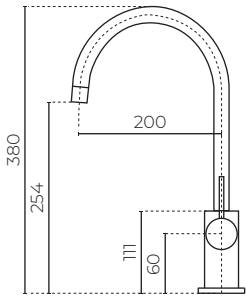

ASPEN

Sink Mixer with Gooseneck

LEVPF7107MSS | LEVPF7107MGM

CONSTRUCTION: Solid brushed stainless steel

PRESSURE: Mains pressure

WORKING PRESSURE (KPA): 150–1000

RECOMMENDED WORKING PRESSURE (KPA): 500

HEIGHT (MM): 380

WIDTH (MM): 222

WATER CONSUMPTION (L/MIN): 5.39

WELS RATING: 5 star rated

WARRANTY: Lifetime on stainless steel, 5 years on PVD gunmetal finish, 5 years on cartridge, 1 year on non-residential applications

FEATURES

- Minimalist design
- Ceramic cartridge technology
- Lead free body
- 35mm hole required in benchtop

SPARE PARTS

- LEVY150500130 / Cartridge
- LEVY150301605 / 100mm extended thread
- LEVY159910183 / Aerator
- LEV150402154SS / Stainless steel handle
- LEV150402154GM / Gunmetal handle