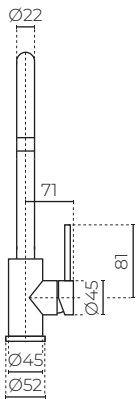

ASPEN

Sink Mixer with Gooseneck

LEVPF7107MSS | LEVPF7107MGM

CONSTRUCTION: Solid brushed stainless steel

PRESSURE: Mains pressure

WORKING PRESSURE (KPA): 150–1000

RECOMMENDED WORKING PRESSURE (KPA): 500

HEIGHT (MM): 380

WIDTH (MM): 222

WATER CONSUMPTION (L/MIN): 5.39

WELS RATING: 5 star rated

WARRANTY: Lifetime on stainless steel, 5 years on PVD gunmetal finish, 5 years on cartridge, 1 year on non-residential applications

FEATURES

- Minimalist design
- Ceramic cartridge technology
- Lead free body
- 35mm hole required in benchtop

SPARE PARTS

- LEVY150500130 / Cartridge
- LEVY150301605 / 100mm extended thread
- LEVY159910183 / Aerator
- LEV150402154SS / Stainless steel handle
- LEV150402154GM / Gunmetal handle