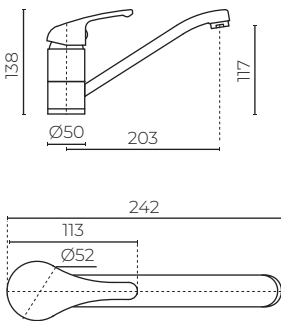

CLASSIC
Sink Mixer
LEVSNKAPCP

CONSTRUCTION: Solid DR Brass
PRESSURE: All pressure
SUITABLE FOR ALL PRESURE: Yes
WORKING PRESSURE (KPA): 35-1000
RECOMMENDED WORKING PRESSURE (KPA): 500
HEIGHT (MM): 138
WIDTH (MM): 242
WATER CONSUMPTION (L/MIN): 5.82
WELS RATING: 4 star rated
WATER CONSUMPTION - LOW PRESSURE (L/MIN): 6.9
WELS RATING - LOW PRESSURE : 4 star rated
WARRANTY: 10 years on body, 5 years on cartridge

FEATURES

- Functional design
- Ceramic cartridge technology
- Supplied with non-return & isolation valve

SPARE PARTS

- LEVCART / 40mm Cartridge
- LEVFLEXBB / EDPM Hoses

FINISHES AVAILABLE:

Chrome
Code: CP