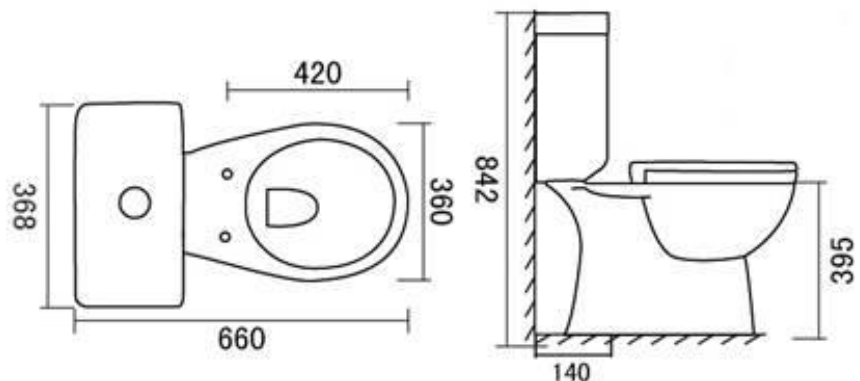

LE·VIVI

TECHNICAL DATA SHEET

UTAH S-Trap Close-Coupled Toilet Suite

LEVUTAHS

Features:

- Close coupled toilet suite
- Plastic soft close seat
- Standard bottom entry
- 4-Star WELS water rating
- Water saving 4.5/3 litre flush

Specifications:

- Set out 140mm S-trap
- WDI valves
- Bottom inlet right-hand side

Parts Description:

- LEVUTAH PANS (Pan)
- LEVUTAH CIST (Cistern)
- LEVUTAH SEAT (Seat)
- LEVB4910 (Flushing valve)
- LEVB3300 (Inlet valve)
- LEVB2041 (Cistern bolt set)
- LEVB5039 (Push button set)
- LEV301825 (Gasket/Donut)
- LEVB9041 (15mm cistern plug)

Colour:

- White

Warranty:

- 7 years

ACCESSORIES, WASTES AND TAPWARE NOT INCLUDED UNLESS STATED. PLEASE NOTE MEASUREMENTS ARE NOMINAL ONLY. PLEASE MEASURE PRODUCT ON SITE